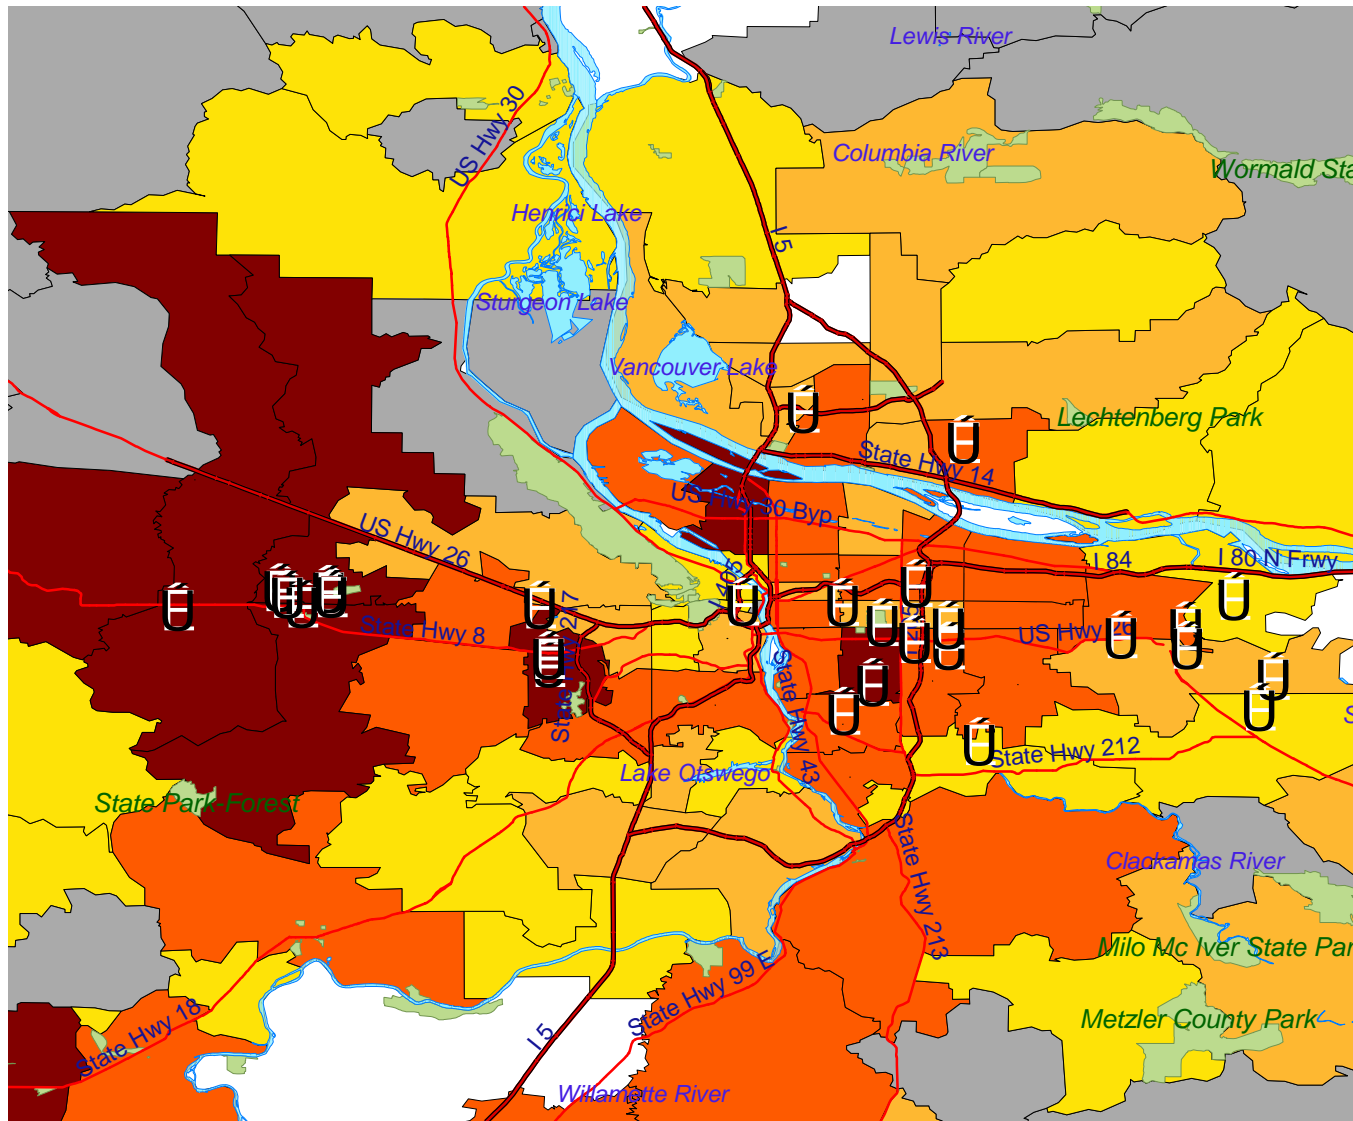

Hispanic Population (by Zip) - 1990

Hispanic Churches 1998

Legend

- Hispanic Churches
- Highway
- Primary road
- Water body
- Park
- 1990 Hispanic Population**
- 0 - 97
- 98 - 292
- 293 - 618
- 619 - 1240
- 1241 - 3469